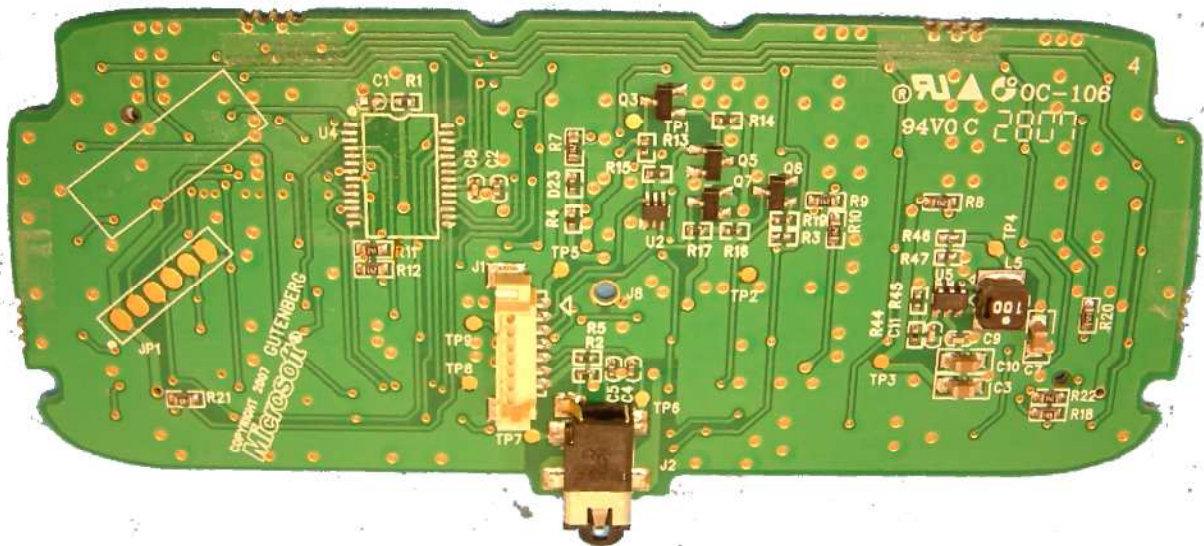

X-Box 360 Chatpad disection

Composite (keyboard mirrored)