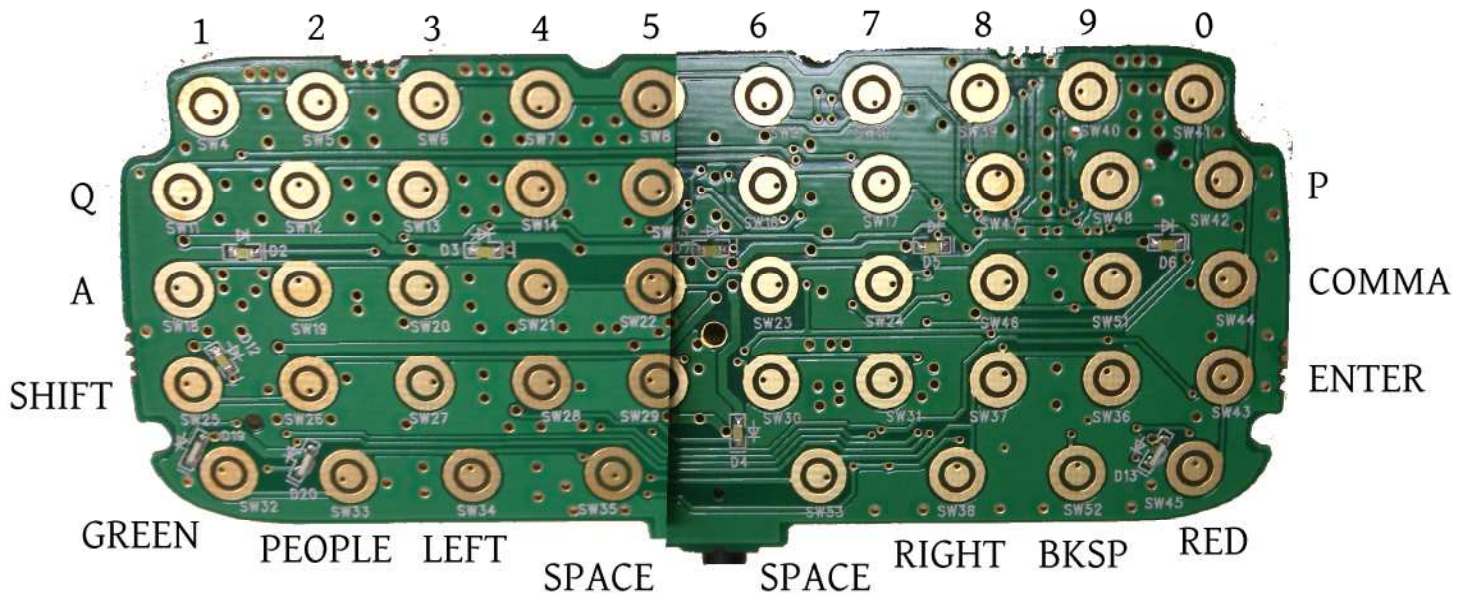

X-Box 360 Chatpad disection

Composite (keyboard mirrored)