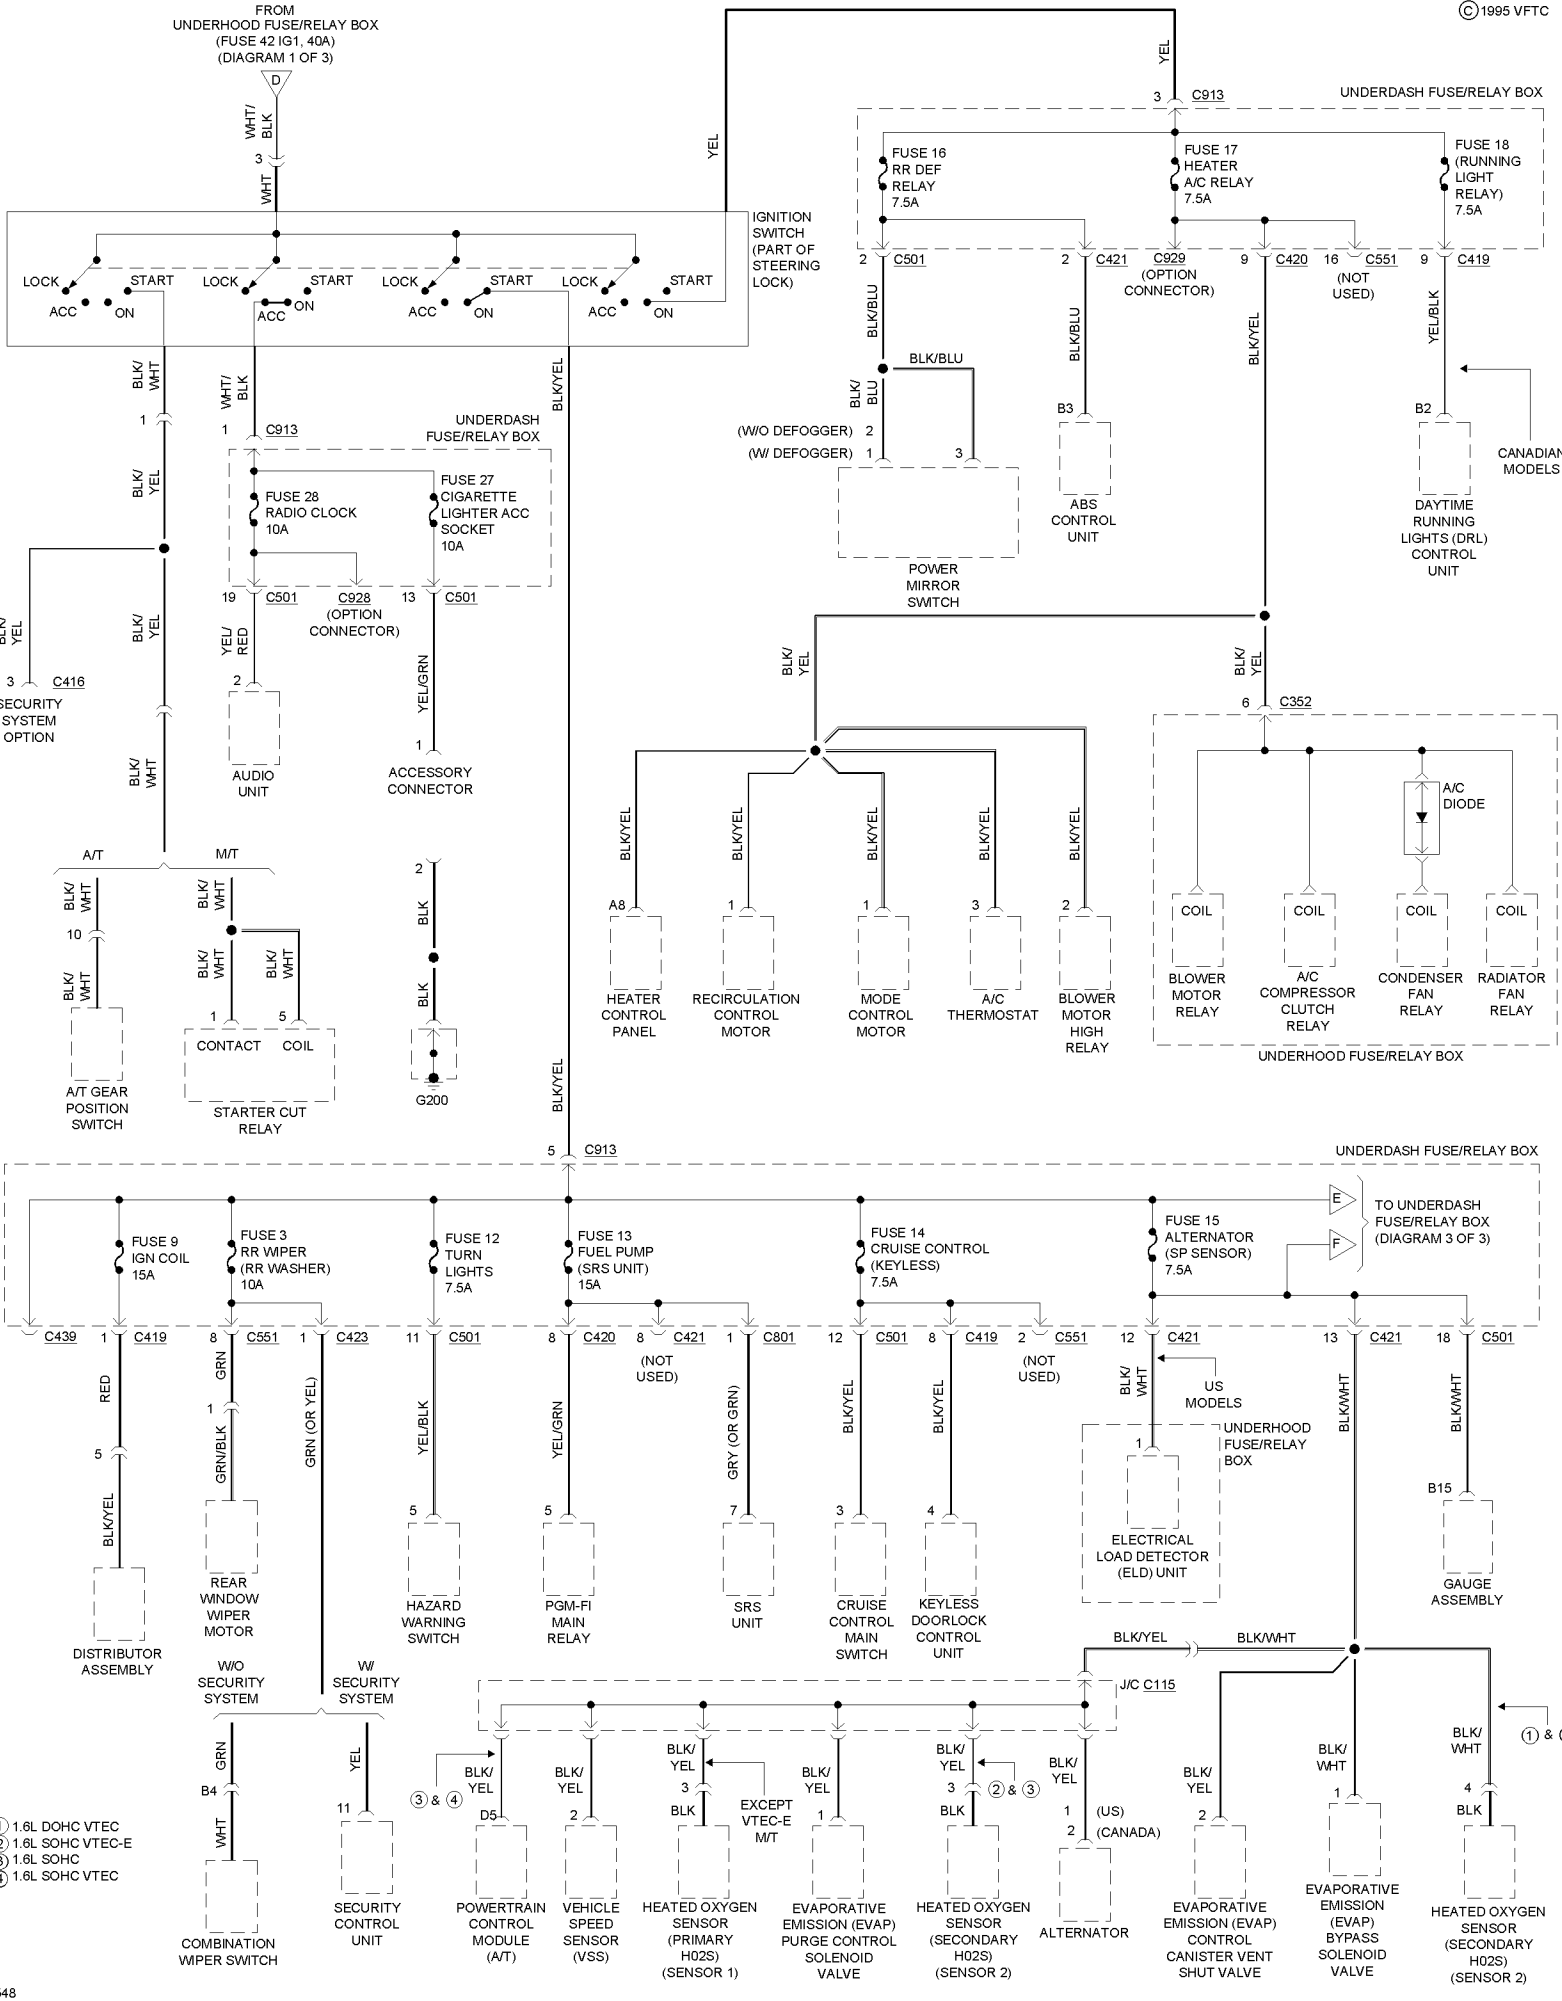

FROM UNDERHOOD FUSE/RELAY BOX (FUSE 42 IG1, 40A) (DIAGRAM 1 OF 3)

- ① 1.6L DOHC VTEC
- ② 1.6L SOHC VTEC-E
- ③ 1.6L SOHC
- ④ 1.6L SOHC VTEC